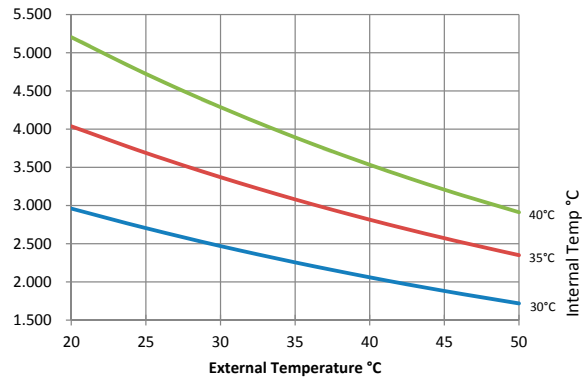

Condizionatori Slim

Slim coolers

4000 W

Potenza frigorifera

Refrigeration power

W 50Hz

W 60Hz

Dimensioni e dime di foratura (mm)

Dimensions and drilling templates (mm)

R5KLM40043SOT

R5KLM40043SIT