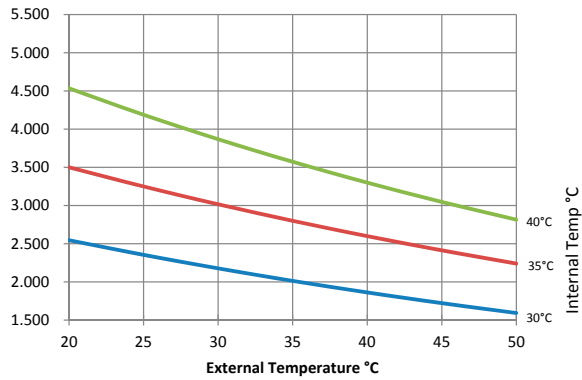

Optional

SPECIAL COLOR = R9KLM...
AISII INOX 304 FRONT COVER = RIKLM...
AISII INOX 316 FRONT COVER = RI6KLM...

Condizionatori Slim

Slim coolers

4000 W

Potenza frigorifera

Refrigeration power

W 50Hz