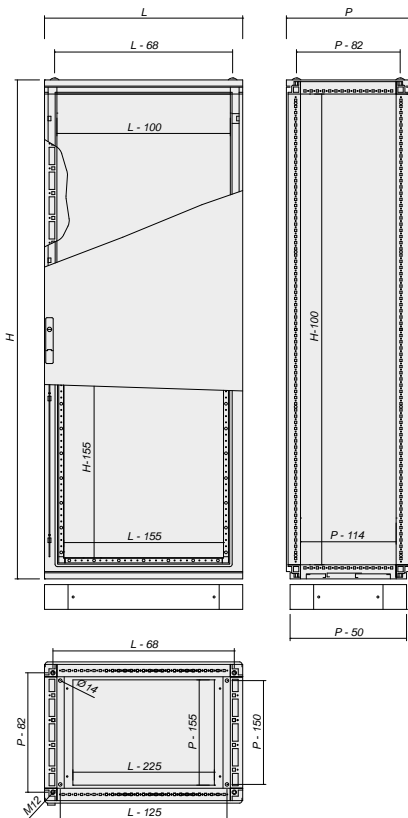

Composizione

telaio, tetto, base, fondo, retro e porta trasparente.

Structure

Assembled structure with a closed profile in 15/10 thick galvanized steel painted with RAL 7035, textured finish.

Roof and base

Made of 15/10 thick steel, painted with RAL 7011, textured finish. Removable.

Bottom

15/10 thick galvanized steel, adjustable cable gland.

Rear panel

15/10 thick steel sheet, painted with RAL 7035, textured finish, and 8 mounting points to the structure.

Composition

Structure, roof, base, bottom, rear panel and glass door.

H 1200

CODICE CODE	DIMENSIONI, MM DIMENSIONS, MM	
	LARGHEZZA, L WIDTH, L	PROFONDITÀ, P DEPTH, P
-		400
-	400	500
-		600
R5CQE1264X		400
R5CQE1265X	600	500
R5CQE1266X		600
R5CQE1284X		400
R5CQE1285X	800	500
-		600
-		400
-	1000	500
-		600
-		400
-	1200	500
-		600

H 1800

CODICE CODE	LARGHEZZA, L WIDTH, L	DIMENSIONI, MM DIMENSIONS, MM	PROFONDITÀ, P DEPTH, P
R5CQE1863X			300
R5CQE1864X			400
R5CQE1865X	600		500
R5CQE1866X			600
R5CQE1868X			800
R5CQE18610X			1000
R5CQE1883X			300
R5CQE1884X			400
R5CQE1885X	800		500
R5CQE1886X			600
R5CQE1888X			800
R5CQE18810X			1000
R5CQE18104X			400
R5CQE18105X			500
R5CQE18106X	1000		600
R5CQE18108X			800
R5CQE181010X			1000
R5CQE18124X*			400
R5CQE18125X*			500
R5CQE18126X*	1200		600
R5CQE18128X*			800
R5CQE181210X*			1000