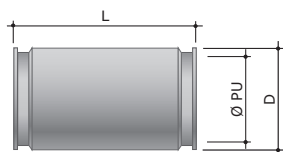

■ Raccordi a innesto rapido Quick coupling fittings

Tubo - Tubo in ottone nichelato Conduit - Conduit made of nickel plated brass

Accessori ai prodotti coperti da certificato Atex IECEX
Accessories products covered by Atex IECEX certificate

| CODICE CODE | DIAMETRO TUBO DIAMETER CONDUIT | | DIMENSIONI mm DIMENSIONS mm | | |
|----------------|-----------------------------------|-----|--------------------------------|----|--|
| | DN | ØPU | L | D | |
| EX6110-16N | 16 | 15 | 64 | 23 | |
| EX6110-20N | 20 | 19 | 64 | 27 | |
| EX6110-25N | 25 | 24 | 64 | 32 | |
| EX6110-32N | 32 | 31 | 66 | 39 | |
| EX6110-40 | 40 | 39 | 83 | 50 | |
| EX6110-50 | 50 | 49 | 83 | 60 | |
| EX6110-63N | 63 | 61 | 89 | 75 | |

Tubo - Scatola filetto maschio in ottone nichelato Conduit - Box male thread made of nickel plated brass

| CODICE CODE | DIAMETRO TUBO DIAMETER CONDUIT | | DIMENSIONI mm DIMENSIONS mm | | | | |
|----------------|-----------------------------------|---------|--------------------------------|-----|----|----|------|
| | DN | F | ØPU | CH | LF | D | L |
| EX6111-A16N | 16 | M16x1,5 | 12,7 | 21 | 10 | 23 | 45 |
| EX6111-A20N | 20 | M20x1,5 | 16,0 | 25 | 10 | 27 | 45,5 |
| EX6111-A25N | 25 | M25x1,5 | 21,0 | 30 | 10 | 32 | 46,5 |
| EX6111-A32N | 32 | M32x1,5 | 27,5 | 37 | 12 | 39 | 49,5 |
| EX6111-A40 | 40 | M40x1,5 | 35,0 | 47 | 14 | 50 | 57 |
| EX6111-A50 | 50 | M50x1,5 | 45,0 | 56 | 14 | 60 | 57 |
| EX6111-A63N | 63 | M63x1,5 | 55,0 | ø75 | 14 | 75 | 65,5 |