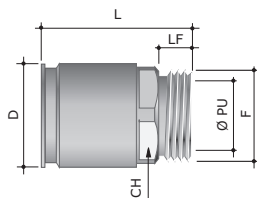

■ Raccordi a innesto rapido Quick coupling fittings

Tubo - Tubo in ottone nichelato Conduit - Conduit made of nickel plated brass

Accessori ai prodotti coperti da certificato Atex IECEX
Accessories products covered by Atex IECEX certificate

| CODICE CODE | DIAMETRO TUBO DIAMETER CONDUIT | | DIMENSIONI mm DIMENSIONS mm | | |
|----------------|-----------------------------------|-----|--------------------------------|----|--|
| | DN | ØPU | L | D | |
| EX6110-16N | 16 | 15 | 64 | 23 | |
| EX6110-20N | 20 | 19 | 64 | 27 | |
| EX6110-25N | 25 | 24 | 64 | 32 | |
| EX6110-32N | 32 | 31 | 66 | 39 | |
| EX6110-40 | 40 | 39 | 83 | 50 | |
| EX6110-50 | 50 | 49 | 83 | 60 | |
| EX6110-63N | 63 | 61 | 89 | 75 | |

Tubo - Scatola filetto maschio in ottone nichelato Conduit - Box male thread made of nickel plated brass

| CODICE CODE | DIAMETRO TUBO DIAMETER CONDUIT | | DIMENSIONI mm DIMENSIONS mm | | | | |
|----------------|-----------------------------------|---------|--------------------------------|-----|----|----|------|
| | DN | F | ØPU | CH | LF | D | L |
| EX6111-A16N | 16 | M16x1,5 | 12,7 | 21 | 10 | 23 | 45 |
| EX6111-A20N | 20 | M20x1,5 | 16,0 | 25 | 10 | 27 | 45,5 |
| EX6111-A25N | 25 | M25x1,5 | 21,0 | 30 | 10 | 32 | 46,5 |
| EX6111-A32N | 32 | M32x1,5 | 27,5 | 37 | 12 | 39 | 49,5 |
| EX6111-A40 | 40 | M40x1,5 | 35,0 | 47 | 14 | 50 | 57 |
| EX6111-A50 | 50 | M50x1,5 | 45,0 | 56 | 14 | 60 | 57 |
| EX6111-A63N | 63 | M63x1,5 | 55,0 | ø75 | 14 | 75 | 65,5 |