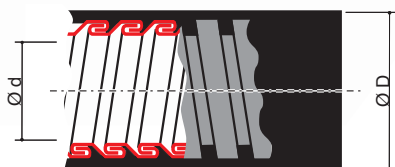

■ Guaina metallica Pliable conduit

A doppia aggraffatura ricoperta in PVC liscio 607D Double interlocking coated in smooth PVC 607D

Tubi pieghevoli in acciaio zincato a caldo con metodo Sendzimir (UNI EN 10346) profilato ad elica a doppia aggraffatura, ricoperti in PVC non propagante la fiamma, liscio esternamente e con ancoraggio sulle spire.

Aggraffatura doppia Double interlocking

CODICE GRIGIO CODE GRAY	CODICE NERO CODE BLACK	DIAMETRO NOMINALE NOMINAL DIAMETER	DIAMETRO INTERNO INTERNAL DIAMETER mm	DIAMETRO ESTERNO EXTERNAL DIAMETER mm	RAGGIO CURVA RADIUS CURVE mm	CONFEZIONE PACKAGE m
607D-10	607D-10N	10	10,0	15,0	60	50
607D-12	607D-12N	12	12,0	18,0	70	50
607D-16	607D-16N	16	15,5	21,0	90	50
607D-22	607D-22N	21	20,5	27,0	120	50
607D-32	607D-32N	27	26,5	34,0	140	25
607D-38	607D-38N	35	35,0	43,0	190	25
607D-40	607D-40N	40	40,0	48,0	240	25
607D-50	607D-50N	51	50,5	58,5	300	25
607D-63	607D-63N	63	63,0	74,0	450	12
607D-75	607D-75N	75	75,0	84,0	500	8
607D-100	607D-100N	100	100,0	109,0	750	8